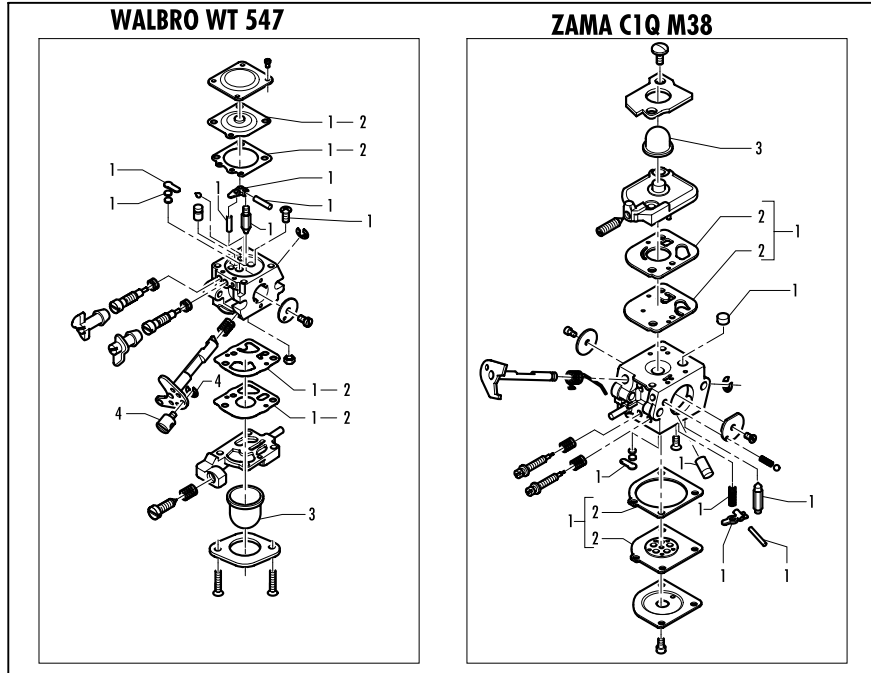

brand	PARTNER

date	MAY/03	SHEET 1/4

Model	Prefix
B 290	02

Product number
953900446

FIGURE 4