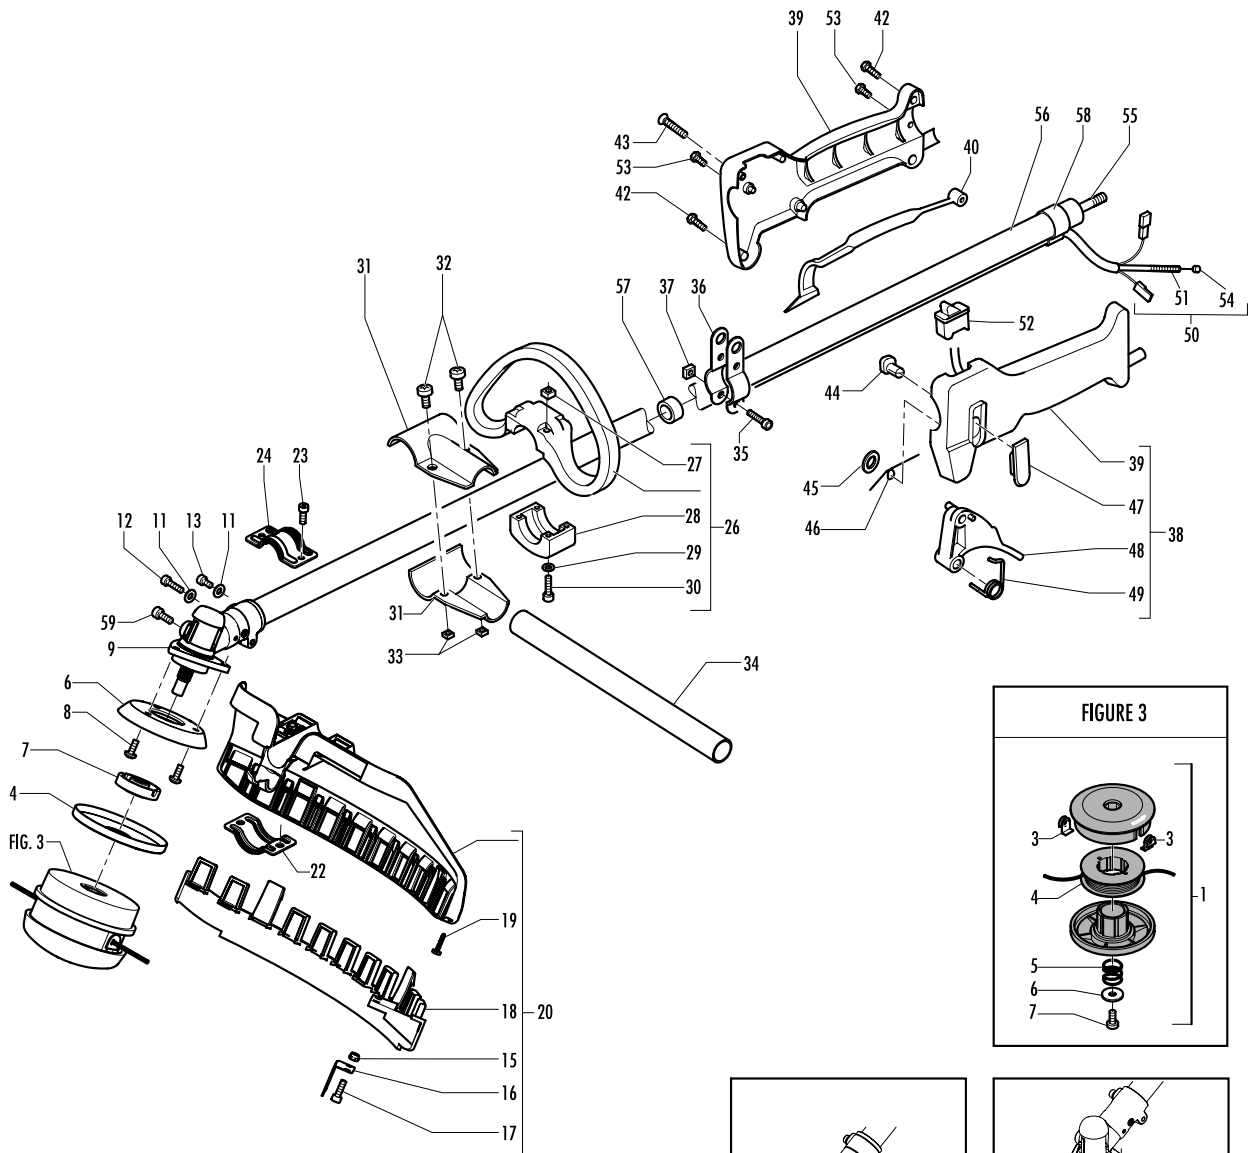

brand	PARTNER

date	MAY/03	SHEET 3/4

Model	Prefix
B 290	02

Product number
953900446

FIGURE 2