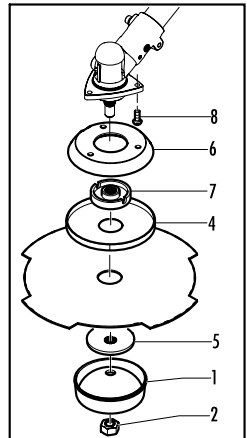

brand	PARTNER

date	MAY/03	SHEET 3/4

Model	Prefix
B 290	02

Product number
953900446

FIGURE 2