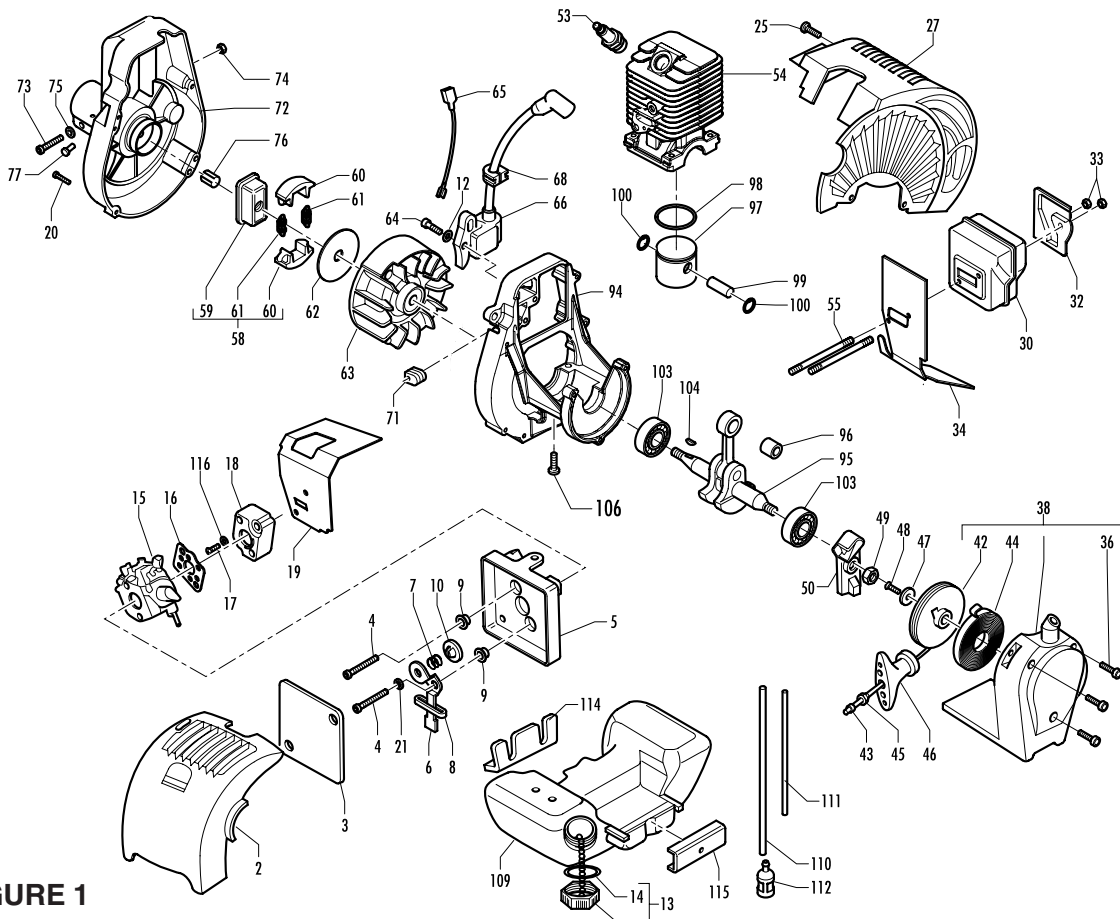

brand	PARTNER

date	MAY/03	SHEET 1/4

Model	Prefix
B 290	02

Product number
953900446

FIGURE 1