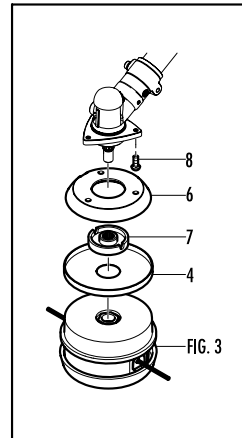

brand	PARTNER

date	MAY/03	SHEET 3/4

Model	Prefix
B 290	02

Product number
953900446

FIGURE 2